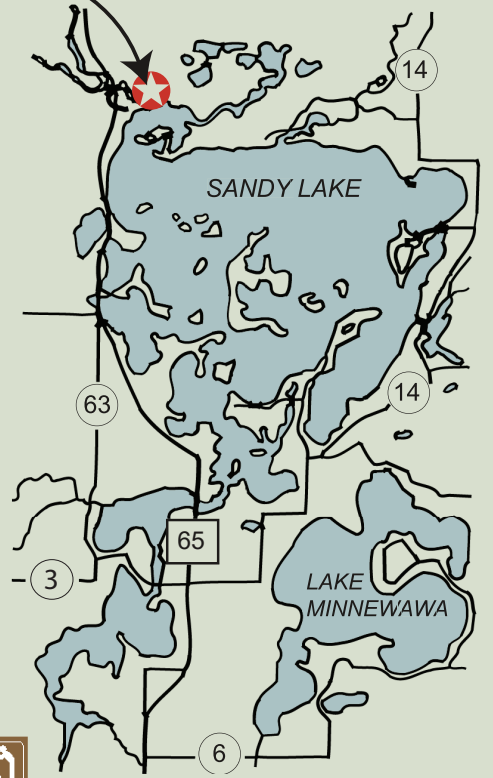

SANDY LAKE RECREATION AREA

Bobber.info

LOCATION

Sandy Lake Dam & Recreation Area

LEGEND

	Boat Ramp		Dump Station		Campers Cabin
	Fishing		Fish Cleaning		Information
	Information		Parking		Playground
	Picnic		Picnic Shelter		Recycling
	Office		Observation Blind		Swimming
	Restroom		Shower		Water
	Boat Docking		Marsh		Trail
	Volunteer/ Non-Reservable		Reservable/ Electric		Reservable/ Group Camping
	Reservable/ Double Site/ Electric		Reservable/ Tent Site/ Electric		Reservable/ Tent Site/ Non-Electric

Water Safety Link