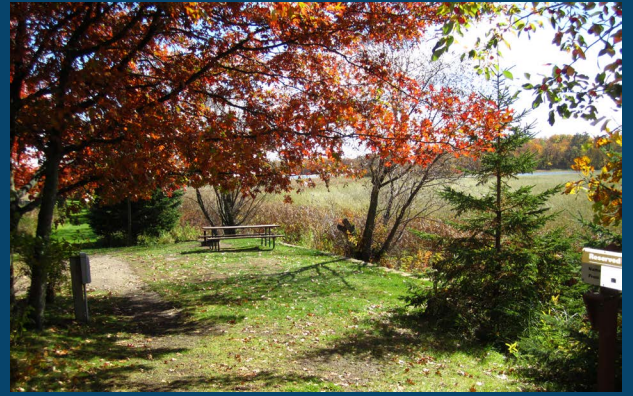

SANDY LAKE RECREATION AREA

Bobber.info

LOCATION

Sandy Lake Dam & Recreation Area

LEGEND

	Boat Ramp		Dump Station		Campers Cabin
	Fishing		Fish Cleaning		Information
	Information		Parking		Playground
	Picnic		Picnic Shelter		Recycling
	Office		Observation Blind		Swimming
	Restroom		Shower		Water
	Boat Docking		Marsh		Trail
	Volunteer/ Non-Reservable		Reservable/ Electric		Reservable/ Group Camping
	Reservable/ Double Site/ Electric		Reservable/ Tent Site/ Electric		Reservable/ Tent Site/ Non-Electric