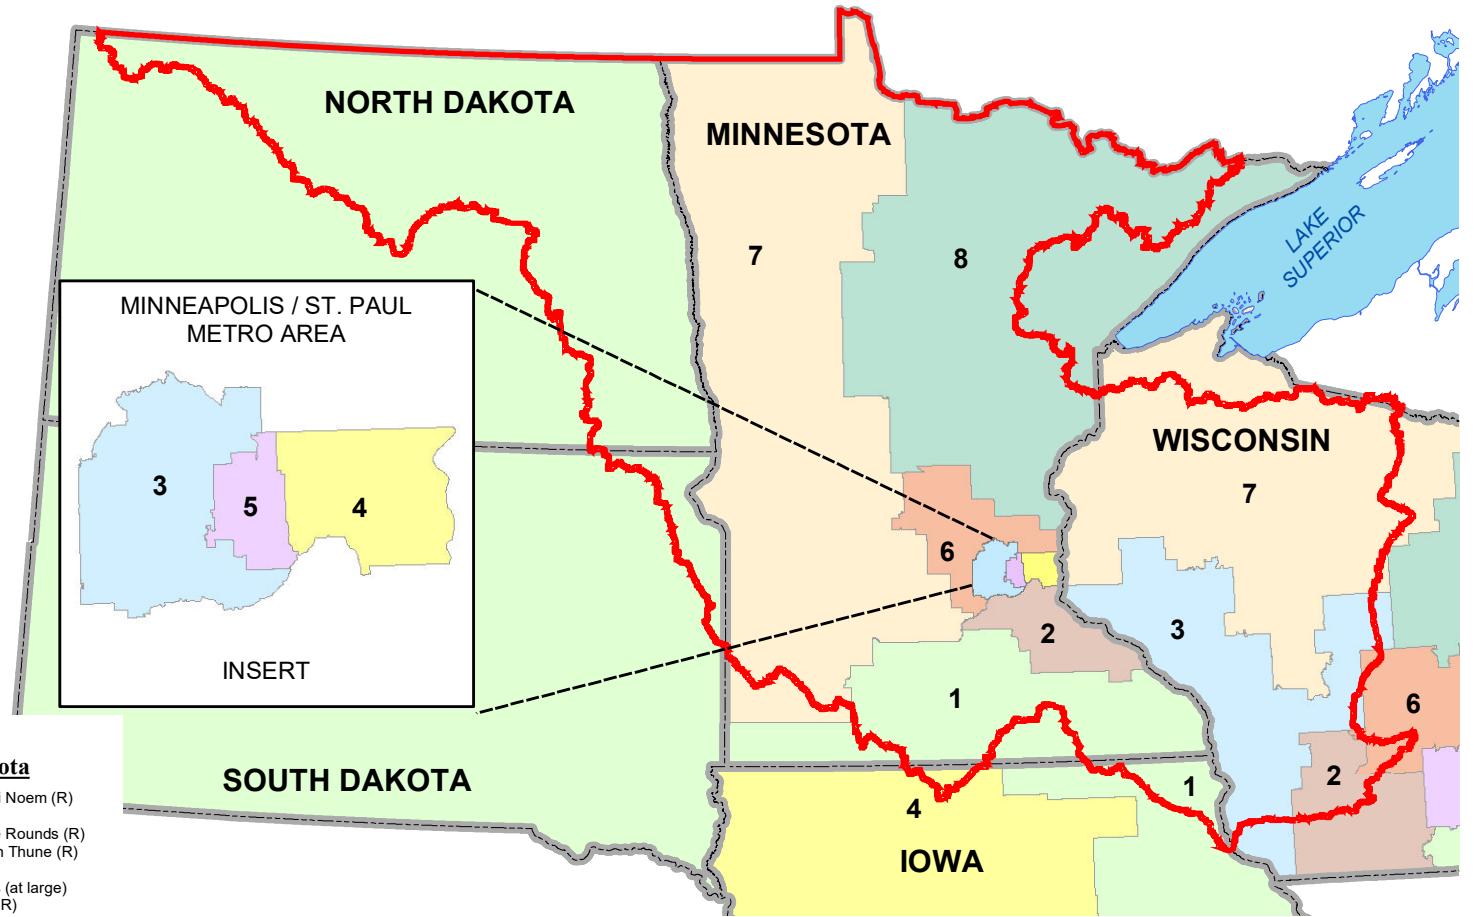

Representatives
1) Abby Finkenauer (R)
4) Steve King (R)

North Dakota

Governor - Doug Burgum (R)

Senators - Kevin Cramer (R)
John Hoeven (R)

Representatives (at large)
Kelly Armstrong (R)

South Dakota

Governor - Kristi Noem (R)

Senators - Mike Rounds (R)
John Thune (R)

Representatives (at large)
Dusty Johnson (R)

**ST. PAUL DISTRICT - CONGRESSIONAL DISTRICTS 2019
(116TH CONGRESS)**